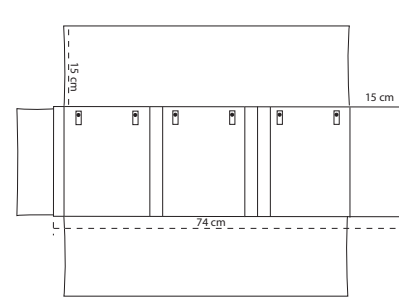

COD 10073
(3 NECKLACES WITH BOTTOMS)