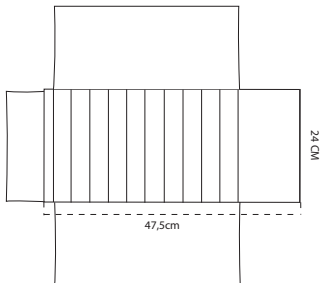

COD 10071
(10 SPACES FOR BRACELET)