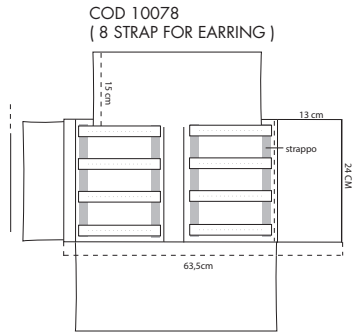

COD 10072
(12 INSERTS FOR EARRINGS)

COD 10073
(3 NECKLACES WITH BOTTOMS)

COD 10074
(5 SPACES FOR WATCH)

COD 10075
(10 INSERT FOR NECKLACES WITH BOTTOMS)

COD 10099
(3 SPACES FOR WATCH)

COD 10076
(SOFT BRACELET HOLDER)

TOP ROLLS

COD 10079
(5 INSERT FOR NECKLACES)