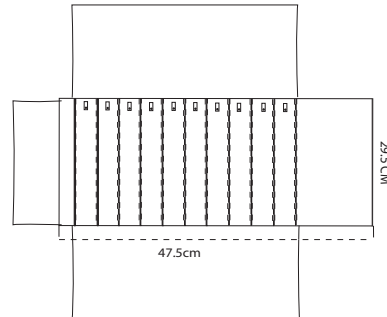

COD 10075
(10 INSERT FOR NECKLACES WITH BOTTOMS)