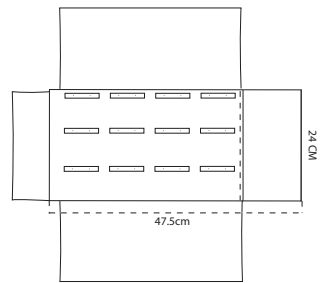

COD 10072
(12 INSERTS FOR EARRINGS)