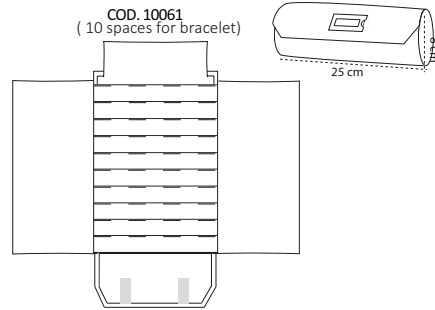

COD. 10061
(10 spaces for bracelet)