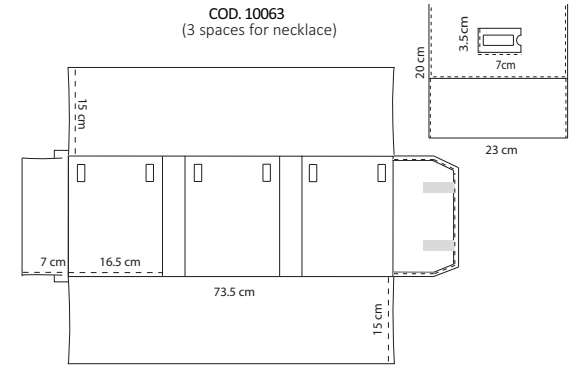

COD. 10063
(3 spaces for necklace)