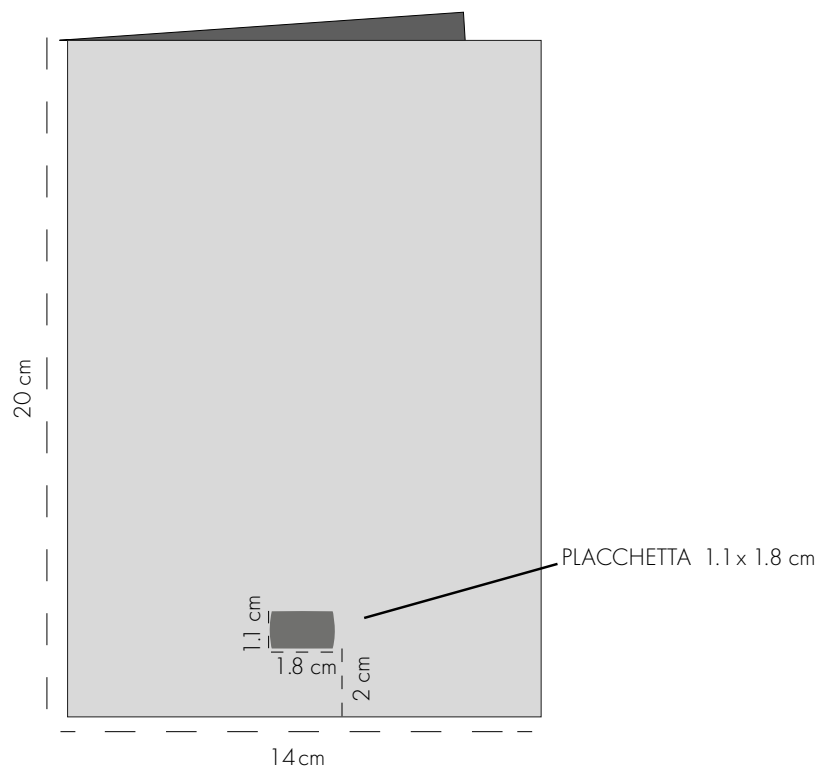

model **PORTA GARANZIE**

cod 14 x 21,5 cm

10058

cod 10 x 14 cm

15004

cod 14 x 20 cm

100286

cod 12 x 24 cm

FRONT

BACK

OPEN

20 cm

cod

100286

FRONT

OPEN

cod

10199

OUTSIDE

INSIDE